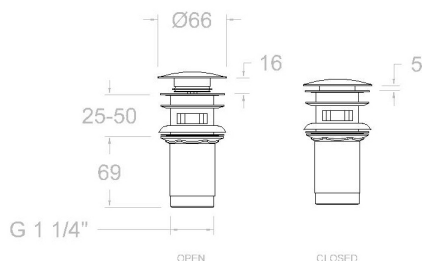

Observations

- Plug for 1219L wash basin: 1269 (213432)
  Acc. Quick Clac wash basin 1219L: A1219L (261628)
  Wash basin without overflow: 1211 (217761)