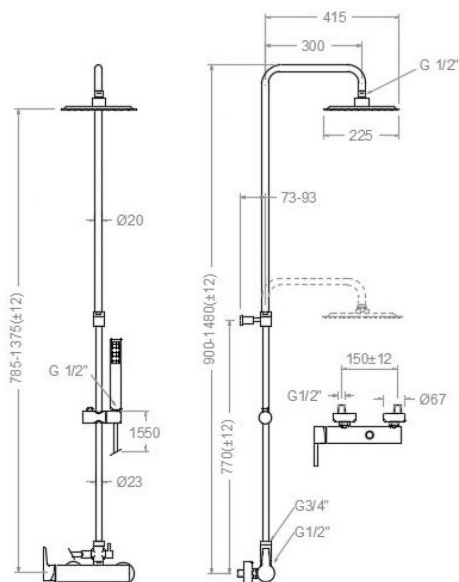

Composición y recambios

- | | |
|------------------------------------|-------------------|
| • Manecilla : | 9338I-40 (300095) |
| • Distintivo : | DT1-CRA (261492) |
| • Cobertor tuerca cartucho : | 3380 (230442) |
| • Tuerca cartucho : | TSC400 (230451) |
| • Anillo limitador de temperatura: | ALT400 (300063) |
| • Cartucho : | 40100 (217401) |
| • Racord de ducha : | RD04M (224934) |
| • Valvula antiretorno : | ARD15 (181680) |

**Blautherm, single lever telescopic shower column with square showerhead 225mm chromed
9344RPK225**

Collection:	Finish:	Code:
Blautherm	Chrome	259359
Location:	Category:	
Bath	Shower	

Technical characteristics

- Ceramic cartridge Ø40 mm.
- Water saving system S2 through the handle opening in two fases.
- Flow rate at 3 bar: 12 l/min through hand shower outlet and 16 l/min through showerhead outlet.
- Anti-limescale nozzles system.
- Water outlet with rain effect.
- Uniform water outlet through all the shower head nozzles.
- Thermal shock resistant and anti-Legionella chemical.
- Guarantee of 5 year for tapware and 3 years for accesories.
- Use pressure between 1-5 bar. Recomendad pressure 3 bar.
- Resists static pressure equal to or less than 10 bar and water hammer up to 25 bar.
- 3 bar acoustic level less than 20 dB.
- Comfort benefits of fidelity, sensibility and constancy in temperature selection.
- Recomendad temperature for hot water: 55°C. Maximum temperature of use: 65°C up to 1 hour at 90°C.
- Chromed surface: 15 microns thick of nickel and 0.3 microns thick of chrome.
- Termostop Black system for maximum water temperature limitation.

- | | |
|-----------------------------|-------------------|
| • Handle: | 9338I-40 (300095) |
| • Index: | DT1-CRA (261492) |
| • Cartridge nut cover: | 3380 (230442) |
| • Cartridge nut: | TSC400 (230451) |
| • Temperature limiter ring: | ALT400 (300063) |
| • Cartidge: | 40100 (217401) |
| • Shower connector: | RD04M (224934) |
| • Check valve: | ARD15 (181680) |
| • Seat: | AGM-2I (252816) |