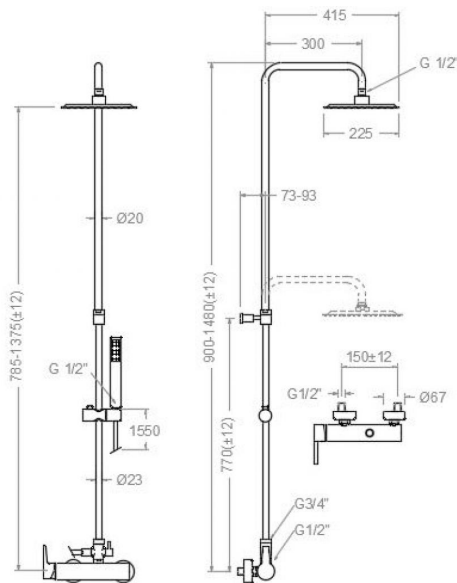

BLAUTHERM Einhebel-Brausebatterie chrom mit Teleskopstange, Regenbrause 225x225mm (ABS) 9344RPK225

Sammlung: Blautherm
Ausführung: Chrom
Code: 259359

Standort: Wannenfüll
Kategorie: Brausebatterie

Technische eigenschaften

- Keramik-Kartusche Ø40mm.
- Wassereinsparung S2, Öffnung über einen Zwischenanschlag.
- Durchfluss bei 3 bar: 12 l/min Ausgang Handbrause und 16 l/min Ausgang Regenbrause.
- Antikalksystem durch Silikonknochen.
- Regen-Effekt.
- Gleichmäßiger Wasserstrahl durch alle Antikalk-Noppen der Regenbrause.
- Widerstandsfähigkeit bei Anti-Legionellen Temperaturschock.
- 5 Jahre Garantie auf Armaturen bei Herstellungsfehler und 3 Jahre auf Zubehör und Komponenten.
- Optimales Durchflussvolumen bei 3 bar. Wasserdruck zwischen 1 bis 5 bar.
- Druckdicht bei gleich oder unter 10 bar und Druckschläge bei 25 bar.
- Geräuschklasse I. Geräuschpegel bei 3 bar: unter 20 dB.
- Komfortleistungen von Sicherheit, Sensibilität und Konstanz bei der Temperatúrauswahl.
- Heißwassertemperatur-Empfehlung von 55°C. Maximale Temperatur 65°C. Maximal 1 Stunde bei 90°C.
- Zweischichtverchromung: 15 Mikrometer Nickel, 0,3 Mikrometer Chrom.
- Thermostop Block-System zur Begrenzung der maximalen Warmwassertemperatur.

Qualitätsprüfung

- Dichtheits-, Durchfluss-, mechanisches Verhalten unter Druck, mechanische Widerstands-, Maß-, Geräusch- und Korrosionsprüfung, gemäß den europäischen Normen EN 817 und EN 248.

Ersatzteile-aufstellung

- Hebel: 9338I-40 (300095)
- Abdeckkappe: DT1-CRA (261492)
- Kartuschenringblende: 3380 (230442)
- Kartuschenmutter: TSC400 (230451)
- Temperaturbegrenzungsring: ALT400 (300063)
- Kartusche: 40100 (217401)
- Brauseschlauchanschluss: RD04M (224934)