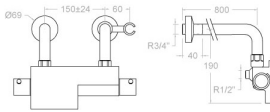

Bañera

Arola, thermostatic bath-shower mixer, high column with waterfall outlet and complete shower set.  
2635MK

**Collection:**  
Arola

**Finish:**  
Chrome

**Code:**  
259017

**Location:**  
Bath

**Category:**  
Bathtub