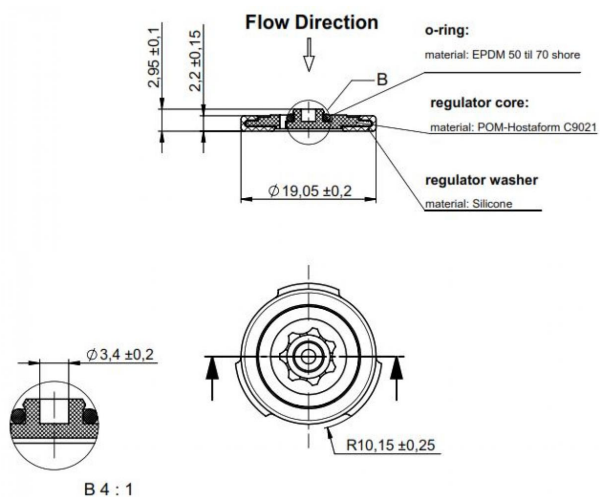

Essais

- Essais de corrosion selon les exigences de la Norme Européenne EN 248.