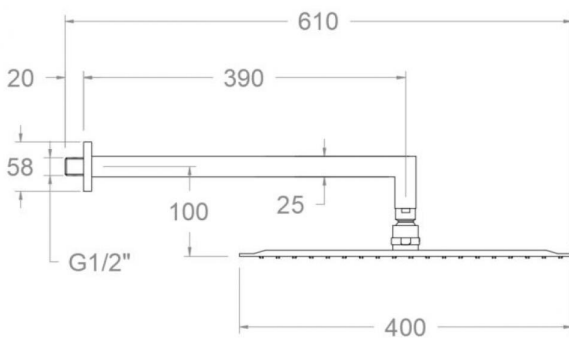

ramonsoler.

→ Ficha Técnica
Data Sheet
Fiche Technique
Technisches Datenblatt

Hydrotherapy

Rociador de ducha de metal XXL extraplano, cuadrado de 400x400mm a pared, cromado
BHRK400

Colección: Hydrotherapy
Acabado: Cromo
Código: 233520

Technical characteristics

- Guarantee of 3 years for accessories.
- Chromed surface: 15 microns thick of nickel and 0.3 microns thick of chrome.

Tests

- Water tightness, flexion and torsion, outlet dispersion, mechanical resistance, flow rate and corrosion test according to european standards EN 1112 and EN 248.

Composition and spare parts

- Showerhead arm: BK350 (212163)
- Shower head: RK400 (255561)
- Safety valve: VS01 (AAZ307096)

Pomme de douche en métallique extra-plate XXL, carré 400 mm au mur, chromée BHRK400