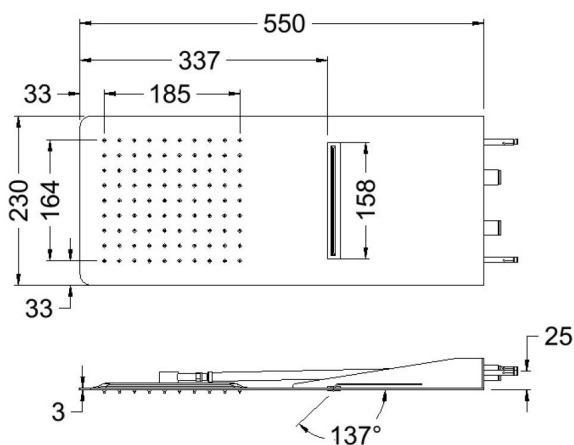

Ensayos

- Ensayos de estanquidad, flexión torsión, dispersión del chorro, resistencia mecánica, caudal y corrosión, según las exigencias de las Normas Europeas EN 1112 y EN 248.