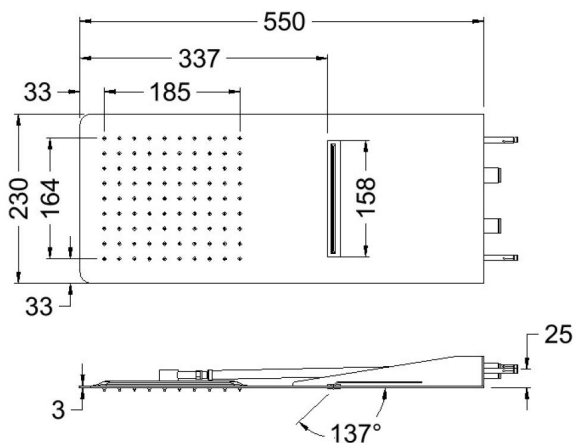

ramonsoler.

→ Ficha Técnica

Data Sheet

Fiche Technique

Technisches Datenblatt

Ficha Técnica

Hydrotherapy

RCRK02GR GRAFITO ROCIADOR LLUVIA Y CASCADA RECTANGULAR 500x220

RCRK02GR

Collection:
Hydrotherapy

Finish:
Grafito

Code:
99Z313927

Location:
Baño

Category:
Ducha

Technical characteristics

- Anti-limescale nozzles system.
- Uniform water outlet through all the shower head nozzles.
- Water outlet with cascade effect.
- Guarantee of 3 years for accesories.

Tests

- Water tightness, flexion and torsion, outlet dispersion, mechanical resistance, flow rate and corrosion test according to european standards EN 1112 and EN 248.

RCRK02GR GRAPHITE RAIN + WATHEADSHOWER RECTANGULAR 500X220