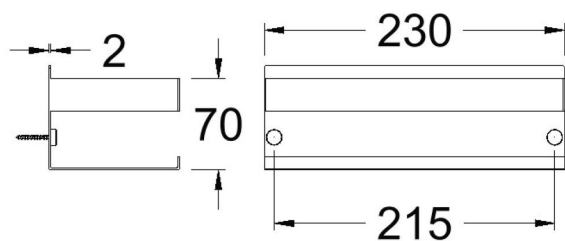

REPI01CUC BRUSHED COPPER SOAP SHELF 230mm

REPI01CUC

Collection:
Ergos

Finition:
Cobre cepillado

Code:
99Z313795

Lieu:
Baño

Catégorie:

Caractéristiques techniques

- Garantie de 3 ans en compléments.

Essais

- Essais de corrosion selon les exigences de la Norme Européenne EN 248.