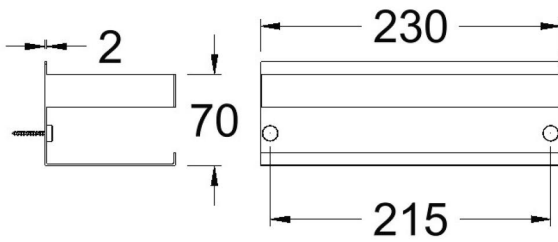

REPI01CUC BRUSHED COPPER SOAP SHELF 230mm

REPI01CUC

Collection:
Ergos

Finish:
Cobre cepillado

Code:
99Z313795

Location:
Baño

Category:

Technical characteristics

- Guarantee of 3 years for accessories.

Tests

- Corrosion test according to european standard EN 248.