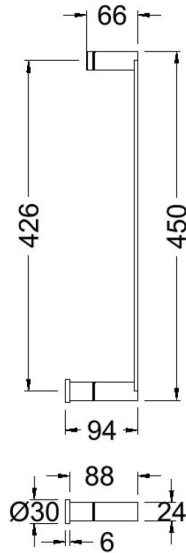

TIMA01IC BRUSHED STAINLESS STEEL SHOWER SCREEN HANDLE TIMA01IC

Collection:
Ergos

Finish:
Inox cepillado

Code:
99Z313771

Location:
Baño

Category:

Technical characteristics

- Guarantee of 3 years for accessories.

Tests

- Corrosion test according to european standard EN 248.