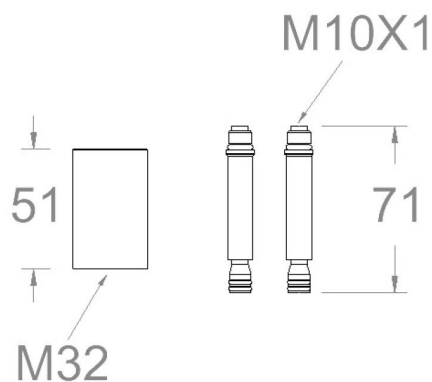

KA1XX6801CUC BRUSHED COPPER WC MAGNET EXTENSION KIT
25mm FOR XX6801CUC

KA1XX6801CUC

Collection:
Wc

Finish:
Cobre cepillado

Code:
AAZ312600

Location:
Baño

Category:
Wc

Technical characteristics

- Guarantee of 3 years for accesories.

Tests

- Corrosion test according to european standard EN 248.