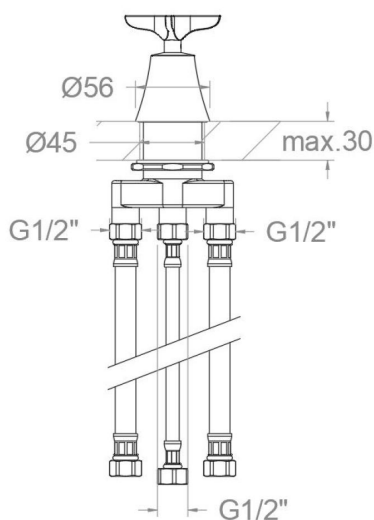

D913302CUC BRUSHED COPPER DIVERTER 2 WAYS BATH DECK ADAGIO

D913302CUC

Collection:
Adagio

Finish:
Cobre cepillado

Code:
91C312357

Location:
Baño

Category:
Bañera

Technical characteristics

- Guarantee of 3 years for accesories.

Tests

- Corrosion test according to european standard EN 248.

Composition and spare parts

- Set diverter: EBRD02SVCUC (AAZ312402)
- Handle wheel: 9159RCUC (91Z312458)
- Diverter nut: TSCXX33T02 (AAZ313141)
- Fixation bag: BACXX33T02 (AAZ313118)
- Escutcheon: FXX33T02CUC (AAZ313107)
- Diverter valve: 4000 (210849)