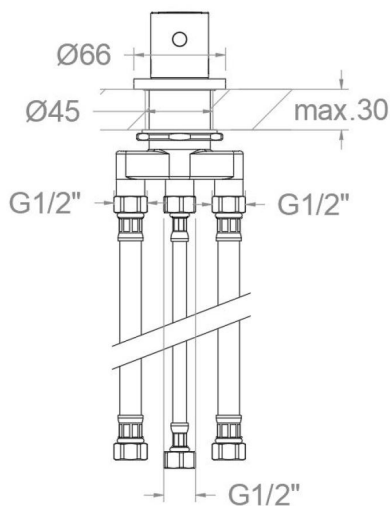

**D363302OC BRUSHED GOLD DIVERTER 2 WAYS BATH DECK ALEXIA
D363302OC**

Collection:
Alexia

Finish:
Oro cepillado

Code:
36C312270

Location:
Baño

Category:
Bañera

Technical characteristics

- Guarantee of 3 years for accesories.

Tests

- Corrosion test according to european standard EN 248.

Composition and spare parts

- Set diverter: EBRD02SVOC (AAZ312400)
- Handle wheel cover: 3761OC (AAZ303055)
- Handle wheel: 3659LROC (36Z312439)
- Diverter nut: TSCXX33T02 (AAZ313141)
- Fixation bag: BACXX33T02 (AAZ313118)
- Escutcheon: FXX33T02OC (AAZ313104)
- Diverter valve: 4000 (210849)