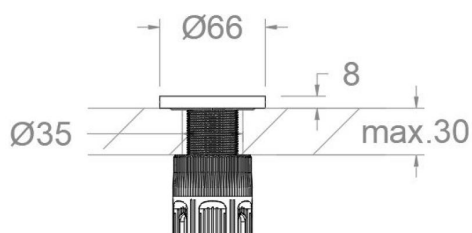

998902 SCNM BLACK MATTE SHOWER SUPPORT FOR BATH DECK MOUNTED

998902SCNM

Collection:
Ac. baño

Finish:
Negro mate

Code:
99Z312045

Location:
Baño

Category:
Bañera

Technical characteristics

- Guarantee of 3 years for accesories.

Tests

- Corrosion test according to european standard EN 248.