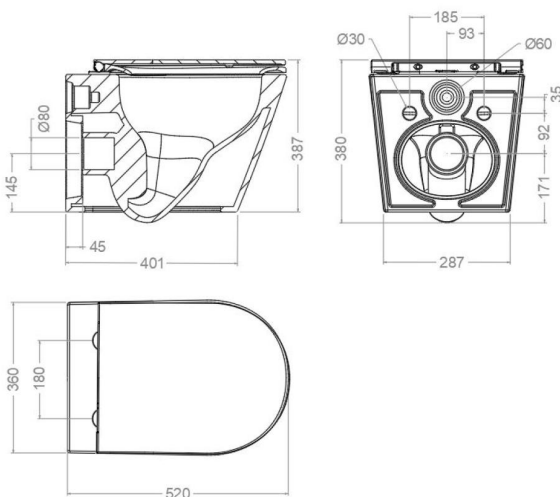

Technical Drawing and Composition

S27R308722: Aquitania, white soft-closing seat and cover wall hung toilet.

S27R311999: WALL HUNG TOURBILLON TOILET WALL OUTLET AQUITANIA