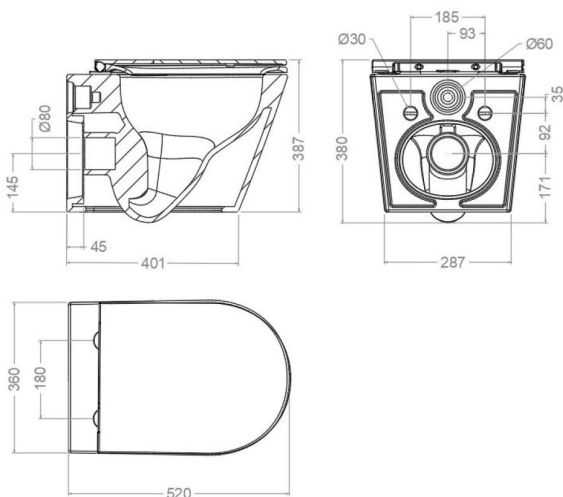

Dessin Technique et Composition

S27R308722: Aquitania, white soft-closing seat and cover wall hung toilet.

S27R311999: WALL HUNG TOURBILLON TOILET WALL OUTLET AQUITANIA