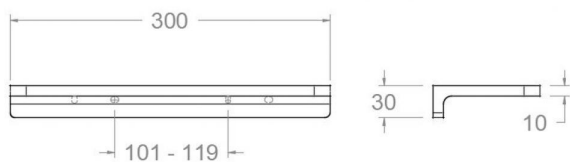

ESTA01NM BLACK MATTE TOILET SHELF 300MM

ESTA01NM

Collection:
Ergos

Finish:
Black matte

Code:
99Z308822

Location:
Bath

Category:

Technical characteristics

- Guarantee of 3 years for accesories.

Tests

- Corrosion test according to european standard EN 248.

Observations