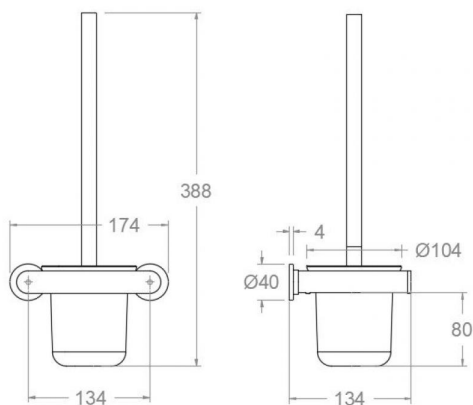

Composition and spare parts

- Base: BFA02 (x1) GR (AAZ310873)
- Cup for brush holder: VASO01 (AAZ307464)
- Brush: CEPI01GR (AAZ310874)