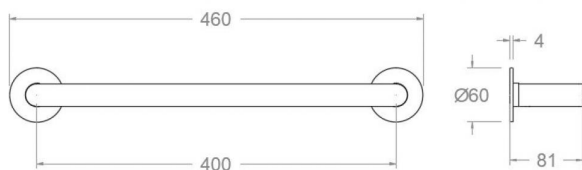

Composition and spare parts

- Base: BFA03 (x1) CUC (AAZ310875)