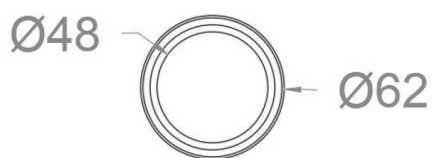

Technical characteristics

- Guarantee of 5 year for tapware and 3 years for accesories.

Tests

- Corrosion test according to european standard EN 248.

**RSM1211 CROMO ADAPTADOR PARA LAVABOS SIN REBOSADERO
RSM1211**