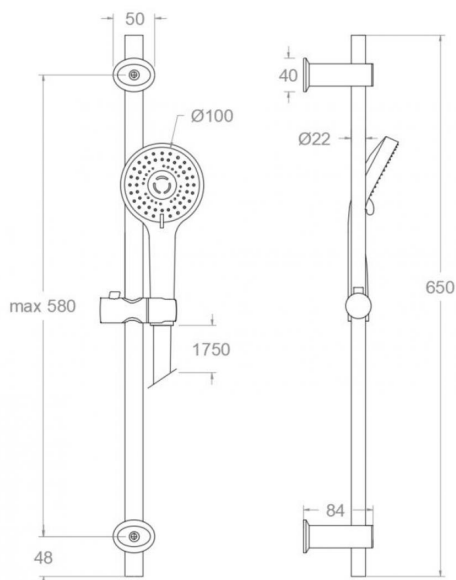

### Composition and spare parts

- Shower flexible hose: 2475CNM (99Z302133)
- Hand shower: 2876SCNMBT (99Z304539)
- Shower support: 9458OC (99Z308244)
- Shower bar: 778002SNM (99Z307770)