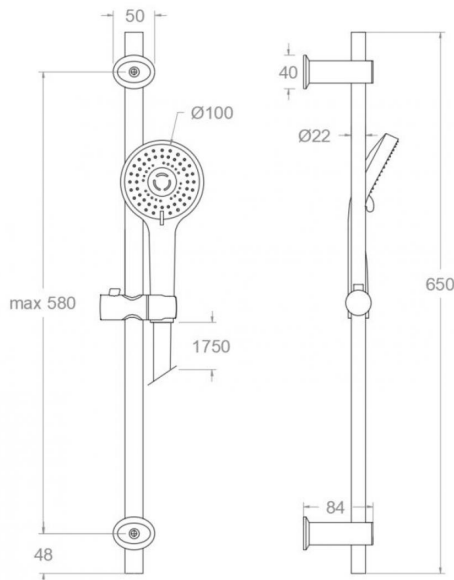

### Composition and spare parts

- Shower flexible hose: 2475CNM (99Z302133)
- Hand shower: 2876SCNMBT (99Z304539)
- Shower support: 9458OC (99Z308244)
- Shower bar: 778002SNM (99Z307770)