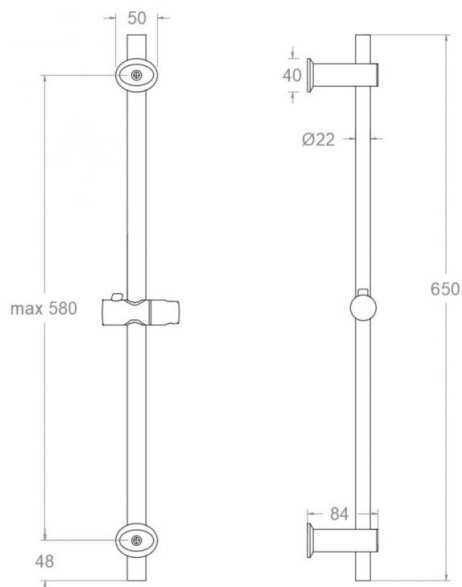

Composition and spare parts

- Shower support: SD982402 (300192)