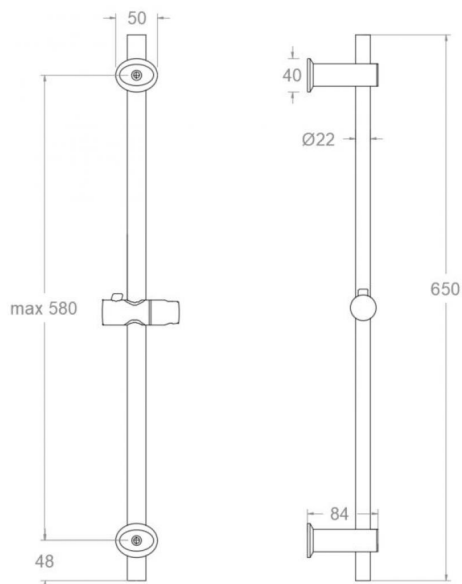

778002 S CHROMÉ BARRE DOUCHE UNIVERSEL 650mm Ø22 778002S

Collection: Accessoires	Fini: Chrome	Code: 99Z307769
Lieu: Accessoires & rechanges	Catégorie: Douche	

Caractéristiques techniques

- Garantie de 3 ans en compléments.
- Surface chromée: 15 microns d'épaisseur de nickel, 0,3 microns de chrome.

Essais

- Essais de corrosion selon les exigences de la Norme Européenne EN 248.

Composition et pièces de rechange

- Support de douche: SD982402 (300192)