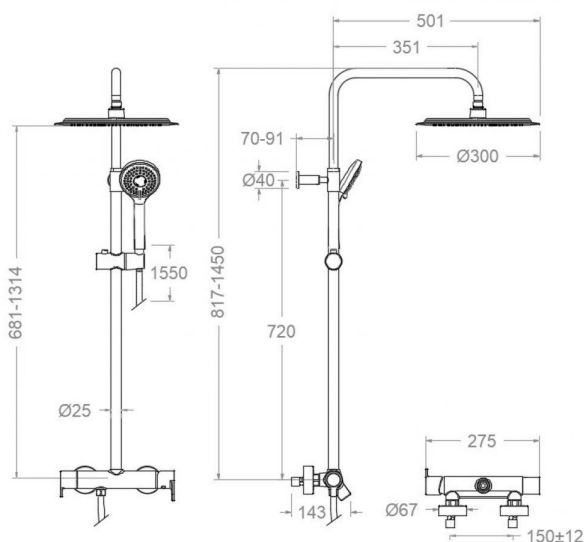

937413 RP300 CHROME
 (932803S+DN132D+RP300+2876BT+1128C)
 937413RP300

Collection: Blautherm
Finish: Chrome
Code: 94D306809
Location: Bath
Category: Shower

Technical characteristics

- Ceramic cartridge Ø35 mm.
- Water saving system S2 through the handle opening in two phases.
- Flow rate at 3 bar: 12 l/min through hand shower outlet and 16 l/min through showerhead outlet.
- Thermal shock resistant and anti-Legionella chemical.
- Guarantee of 5 year for tapware and 3 years for accesories.
- Use pressure between 1-5 bar. Recomendated pressure 3 bar.
- Resists static pressure equal to or less than 10 bar and water hammer up to 25 bar.
- 3 bar acoustic level less than 20 dB.
- Comfort benefits of fidelity, sensibility and constancy in temperature selection.
- Recomendated temperature for hot water: 55°C. Maximum temperature of use: 65°C up to 1 hour at 90°C.
- Chromed surface: 15 microns thick of nickel and 0.3 microns thick of chrome.
- Termostop Black system for maximum water temperature limitation.

- Handle: 9400-35 (261916)
- Index: DT1-CN (252825)
- Cartridge nut cover: 4980 (252834)
- Cartridge nut: TSC351 (250863)
- Temperature limiter ring: ALT350 (300062)
- Cartidge: 35100 (252204)
- Check valve: ARD15 (181680)
- Seat: AGM-2I (252816)
- Handle wheel cover: 3761 (201129)
- Screw seat: T3/4 (160220)
- Escutcheon + Eccentric: 1324 (182094)
- Shower column: DN132D (AAZ306723)

· Hand shower:	2876SCBT (251331)
· Ceramic diverter:	4004 (AAZ300972)
· Shower support:	SD25 (AAZ306948)
· Tube fixing bracket:	SFDN132D (AAZ307406)
· Wall bracket:	SFT25L55 (AAZ307401)
· Shower flexible hose:	1128C SC (208176)
· Handle wheel:	9457 (94Z303025)
· Shower head:	RP300 (99Z303028)