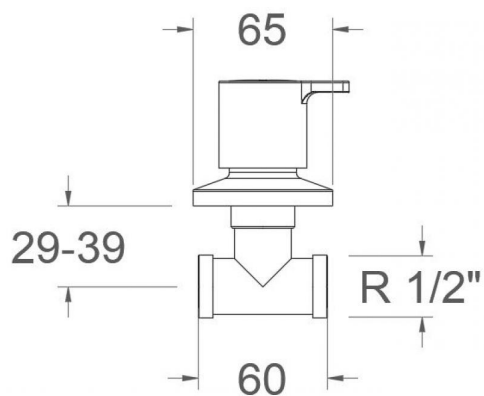

Tests

- Corrosion test according to european standard EN 248.