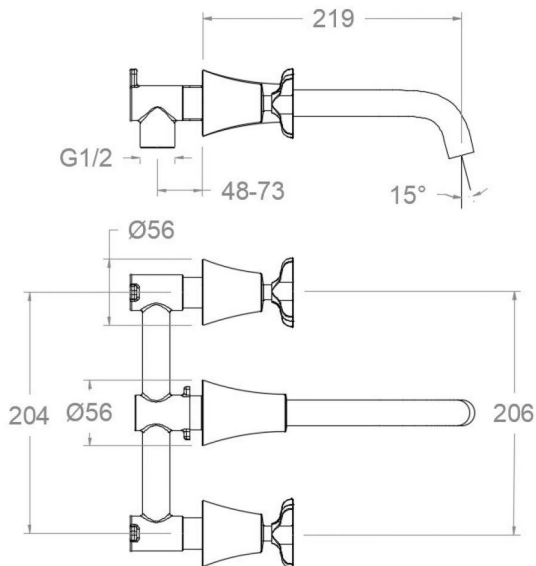

RSM912001OC OR BROSSÉ LAVABO ENCASTRÉ ADAGIO RSM912001OC

Collection: Adagio	Fini: Or brossé	Code: 91A306559
Lieu: Bain	Catégorie: Lavabo	

Caractéristiques techniques

- Débit à 3 bar: 5 l/min.
- Résistant au choc thermique et chimique anti-légionelle.
- Garantie de 5 ans en robinetterie et 3 ans en compléments.
- Pression d'utilisation entre 1-5 bar. Recommandée à 3 bar.
- Résiste pressions statiques égal ou inférieur à 10 bar et coups de bélier de 25 bar.
- Niveau acoustique à 3 bar: inférieur à 20 dB.
- Prestations de confort au niveau de fidélité, sensibilité et contance dans la sélection de la température.
- Température recommandée d'eau chaude 55°C. température maximum d'utilisation 65°C. maximum 1h à 90°C.

Essais

- Essais d'étanchéité, débit, comportement mécanique sous pression, résistance mécanique, dimensions, acoustique et corrosion, selon les exigences des Normes Européenne EN 200 et EN 248.