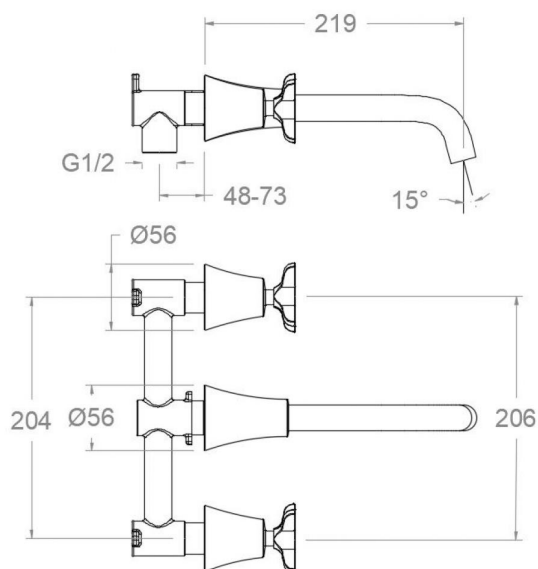

RSM912001NM NOIR MAT LAVABO ENCASTRÉ ADAGIO RSM912001NM

Collection: Adagio	Fini: Noir mat	Code: 91A306542
Lieu: Bain	Catégorie: Lavabo	

Caractéristiques techniques

- Débit à 3 bar: 5 l/min.
- Résistant au choc thermique et chimique anti-légionelle.
- Garantie de 5 ans en robinetterie et 3 ans en compléments.
- Pression d'utilisation entre 1-5 bar. Recommandée à 3 bar.
- Résiste pressions statiques égal ou inférieur à 10 bar et coups de bélier de 25 bar.
- Niveau acoustique à 3 bar: inférieur à 20 dB.
- Prestations de confort au niveau de fidélité, sensibilité et contance dans la sélection de la température.
- Température recommandée d'eau chaude 55°C. température maximum d'utilisation 65°C. maximum 1h à 90°C.

Essais

- Essais d'étanchéité, débit, comportement mécanique sous pression, résistance mécanique, dimensions, acoustique et corrosion, selon les exigences des Normes Européenne EN 200 et EN 248.