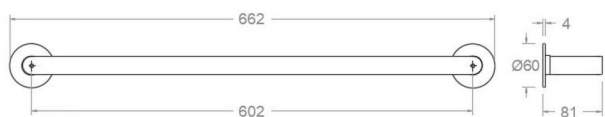

Composition and spare parts

- Base: BFA03X10C (AAZ307527)