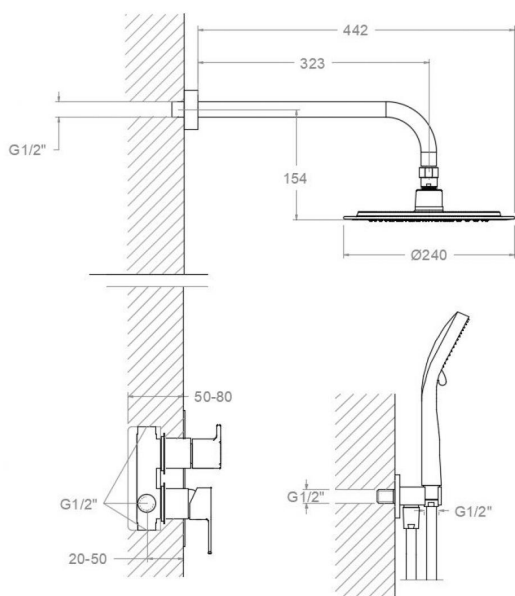

ramonsoler.

→ Ficha Técnica
Data Sheet
Fiche Technique
Technisches Datenblatt

Blautherm

· Tuerca distribuidor:	TSC351 (250863)
· Ducha de mano :	2876BT (261595)
· Soporte de ducha :	3796 (227490)
· Flexo de ducha :	2471C SC (255471)
· Rociador:	RP240 (251322)
· Brazo rociador:	B350 (197007)

**BRE941502 RP240 CHROME SET BATH-SHOWER CONCEALED 2 WAYS ROUND 8L BLAUTHERM S2
BRE941502RP240**

Collection: Blautherm	Finish: Chrome	Code: 94D305864
Location: Bath	Category: Built-in shower	

Technical characteristics

- Ceramic cartridge Ø35 mm.
- Diverter 2 ways without closure.
- Water saving system S2 through the handle opening in two fases.
- Flow rate: 8 l/min (stable for the range 1.5-5.5 bar and temperature 15-55°C)
- Thermal shock resistant and anti-Legionella chemical.
- Guarantee of 5 year for tapware and 3 years for accesories.
- Use pressure between 1-5 bar. Recomendated pressure 3 bar.
- Resists static pressure equal to or less than 10 bar and water hammer up to 25 bar.
- 3 bar acoustic level less than 20 dB.
- Comfort benefits of fidelity, sensibility and constancy in temperature selection.
- Recommended temperature of use from 15°C to 55°C. Maximum use temperature 65°C. Maximum 1h at 90°C
- Chromed surface: 15 microns thick of nickel and 0.3 microns thick of chrome.
- Termostop Black system for maximum water temperature limitation.

· Diverter nut:	TSC351 (250863)
· Hand shower:	2876BT (261595)
· Shower support:	3796 (227490)
· Shower flexible hose:	2471C SC (255471)
· Shower head:	RP240 (251322)
· Showerhead arm:	B350 (197007)

· Écrou distributeur:	TSC351 (250863)
· Douchette à main:	2876BT (261595)
· Support de douche:	3796 (227490)
· Flexible de douche:	2471C SC (255471)
· Pomme de douche:	RP240 (251322)
· Bras de douche:	B350 (197007)