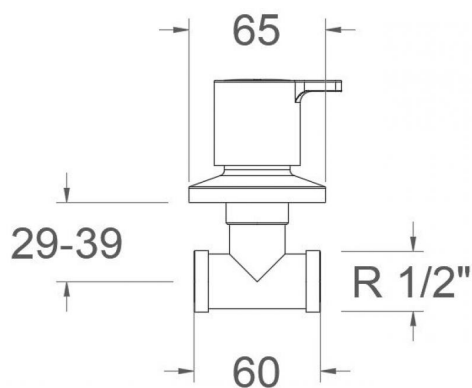

- Guarantee of 3 years for accesories.
- 3 bar (43 PSI) acoustic level less than 20 dB.

Tests

- Corrosion test according to european standard EN 248.

Composition and spare parts

- Handle wheel: 9463OC (94Z305500)
- Handle wheel cover: 3761OC (AAZ303055)
- Headwork: 5000 (800413)
- Escutcheon: 1171OC (AAZ305446)