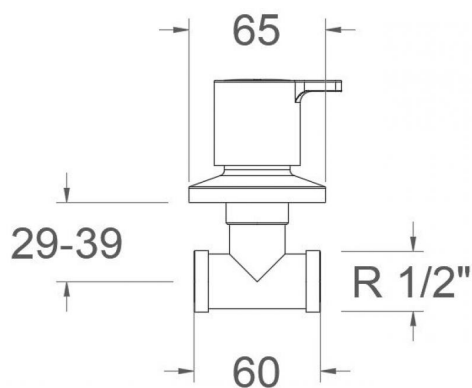

### Composition and spare parts

- Handle wheel: 9463NM (94Z305450)
- Handle wheel cover: 3761NM (AAZ303052)
- Headwork: 5000 (800413)
- Escutcheon: 1171NM (AAZ305445)