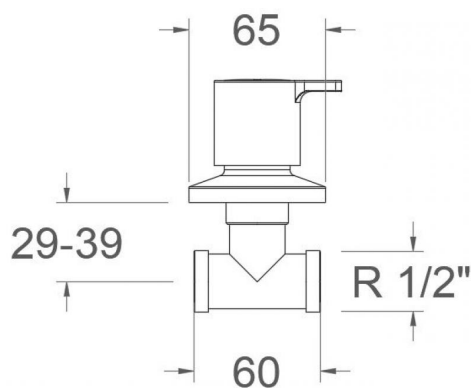

Composition et pièces de rechange

- Croisillon : 9463NM (94Z305450)
- Enjoliveur du croisillon: 3761NM (AAZ303052)
- Tête ou cartouche: 5000 (800413)
- Rosace: 1171NM (AAZ305445)