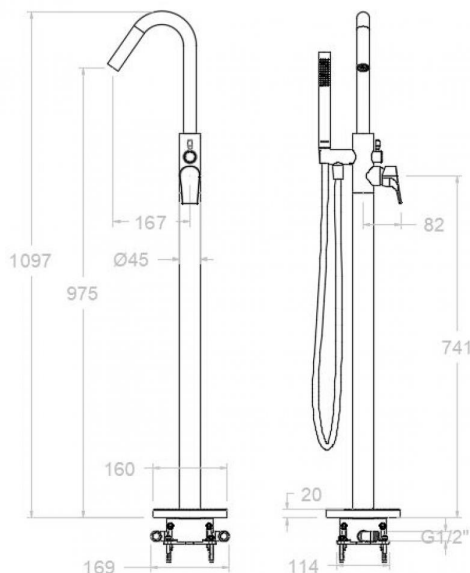

218503 D NICKEL BROSSÉ (218503SNC+3714NC+2475CNC) 218503DNC

Collection:	Fini:	Code:
Urban chic	Nickel brossé	21C305230
Lieu:	Catégorie:	
Bain	Baignoire	

Caractéristiques techniques

- Cartouche céramique Ø35 mm.
- Distributeur 2 voies sans fermeture
- Débit à 3 bar: sortie bain 17 l/min et sortie douche 12 l/min.
- Résistant au choc thermique et chimique anti-légionelle.
- Garantie de 5 ans en robinetterie et 3 ans en compléments.
- Pression d'utilisation entre 1-5 bar. Recommandée à 3 bar.
- Résiste pressions statiques égal ou inférieur à 10 bar et coups de bélier de 25 bar.
- Niveau acoustique à 3 bar: inférieur à 20 dB.
- Prestations de confort au niveau de fidélité, sensibilité et contance dans la sélection de la température.
- Température recommandée d'eau chaude 55°C. température maximum d'utilisation 65°C. maximum 1h à 90°C.

Essais

- Essais d'étanchéité, débit, comportement mécanique sous pression, résistance mécanique, dimensions, acoustique et corrosion, fait selon les exigences des Normes Européenne EN 817 et EN 248.

Composition et pièces de rechange

- Manette: 2100-35NC (21Z305180)
- Écrou de fixation cartouche: COMC04NC (AAZ305787)
- Cartouche: 35001-2 (AAZ305771)
- Croisillon distributeur: VDMC01NC (AAZ305820)
- Distributeur: DIMC01 (AAZ305815)
- Base: BEMC03NC (AAZ305803)
- Corp encastré: TECNOBOX02 (AAZ305292)
- Bec: C8503RNC (AAZ305765)
- Aérateur: 1614 (AAZ305748)
- Raccord rigide pour bec: CRMC03 (AAZ305790)
- Douchette à main: 3714NC (99Z302329)
- Flexible de douche: 2475CNC (99Z302327)
- Support de douche: SDMC01NC (AAZ305828)

Observations