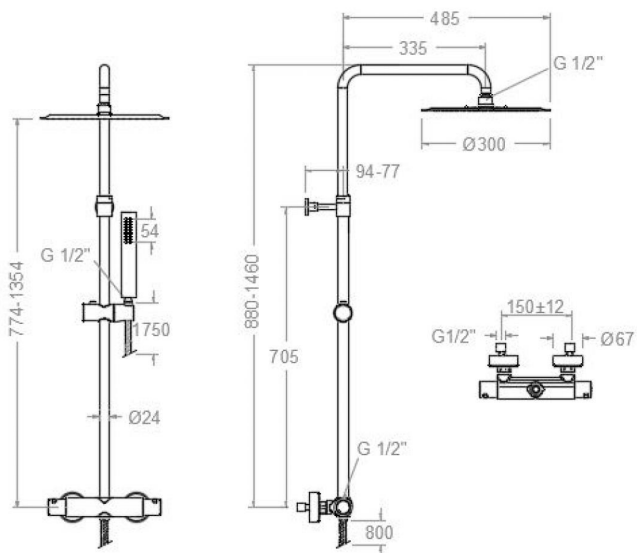

- Tuerca de asiento : T3/42CNC (AAZ305680)
- Flexo de ducha : 2475CNC (99Z302327)
- Rociador: RM300NC (99Z305266)
- Columna de ducha: DN130DNC (AAZ303888)

Observaciones

215401 RM300 BRUSHED NICKEL
 (211201SNC+DN130DNC+RM300NC+3714NC+2475CNC)
 215401RM300NC

Collection: Urban chic
Finish: Brushed nickel
Code: 21D305223

Location: Bath
Category: Shower

Technical characteristics

- Thermostatic cartridge Ø34.
- Diverter 2 ways with closure.
- Flow rate at 3 bar: 12 l/min through hand shower outlet and 10 l/min through showerhead outlet.
- Thermal shock resistant and anti-Legionella chemical.
- Guarantee of 5 year for tapware and 3 years for accesories.
- Use pressure between 1-5 bar. Recomendad pressure 3 bar.
- Resists static pressure equal to or less than 10 bar and water hammer up to 25 bar.
- 3 bar acoustic level less than 20 dB.
- Comfort benefits of fidelity, sensibility and constancy in temperature selection.
- Recomendad temperature for hot water: 55°C. Maximum temperature of use: 65°C up to 1 hour at 90°C.
- Minimum installation required with gas or electrical water heaters from 10 liters with 18 Kw of power.
- Quick response to temperature variations. Maximum time of 1 second.
- Thermostatic cartridge with Hot Block system for anti burn safety.
- Termostop system for blocking temperature at 38°C.
- Cooltouch system that maintains the tapware cold-temperate to the touch.