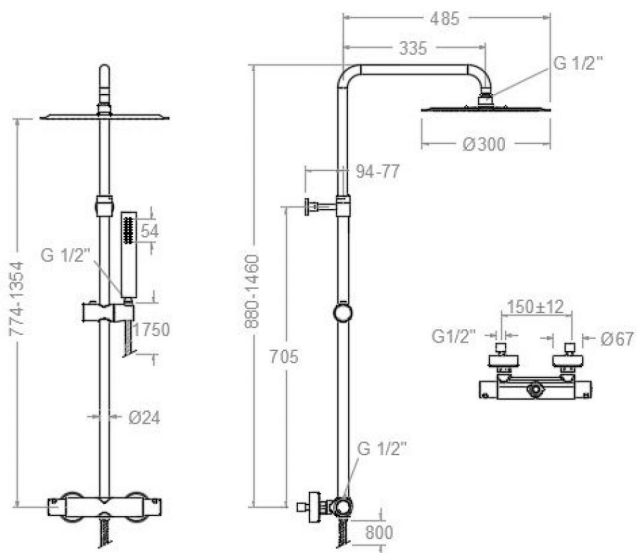

Características técnicas

- Cartucho Termostático Ø34.
- Distribuidor 2 vías con cierre
- Caudal a 3 bar: 12 l/min en salida teleducha y 10 l/min en salida rociador.
- Resistente al choque térmico y químico antilegionela.
- Garantía de 5 años en grifería y 3 años en complementos.
- Presión de uso entre 1-5 bar. Recomendada 3 bar.
- Resiste presiones estáticas igual o inferior a 10 bar y golpes de ariete de 25 bar.
- Nivel acústico a 3 bar: inferior a 20 dB.
- Prestaciones de confort a nivel de fidelidad, sensibilidad y constancia en la selección de la temperatura.
- Temperatura recomendada de agua caliente 55°C. Temperatura máxima de uso 65°C. Máximo 1h a 90°C.
- Instalación mínima recomendada con calentadores a gas o eléctricos a partir de 10 litros y una potencia de 18 Kw.
- Rápida respuesta a variaciones de temperatura. Tiempo máximo 1 segundo.
- Cartucho termostático con Sistema Hot Block de seguridad antiquemaduras.
- Sistema Termostop de bloqueo de la temperatura a 38°.
- Sistema Cooltouch que mantiene las griferías frías-templadas al tacto.