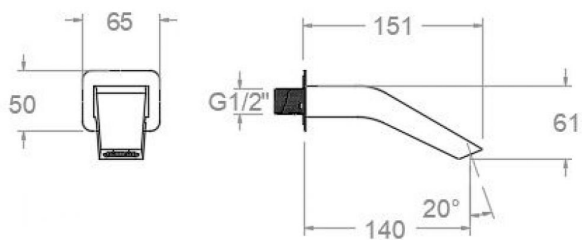

Bathtub waterfall spout, brushed nickel

16702NC

Collection:
Accesorios

Finish:
Niquel cepillado

Code:
AAZ305154

Location:
Accesorios y
recambios

Category:
Bañera

Technical characteristics

- Water outlet with cascade effect.
- Guarantee of 3 years for accessories.

Tests

- Corrosion test according to european standard EN 248.