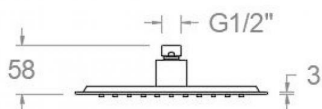

Tests

- Water tightness, flexion and torsion, outlet dispersion, mechanical resistance, flow rate and corrosion test according to european standards EN 1112 and EN 248.