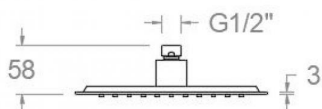

Essais

- Essais d'étanchéité, flexion de torsion, dispersion de jet, résistance mécanique, débit et corrosion, selon les exigences des Normes Européenne EN 1112 et EN 248.