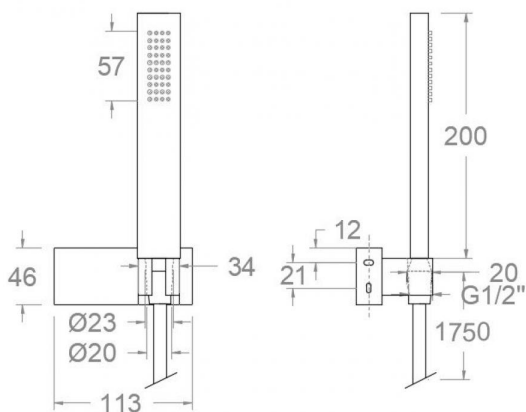

Composition and spare parts

- Shower flexible hose: 2475CNM (99Z302133)
- Hand shower: 4716MRNM (99Z305012)
- Shower support: 472602NM (99Z302581)