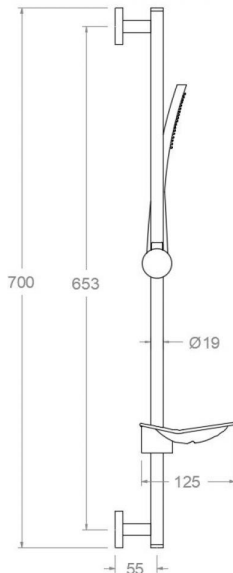

**Odisea metal shower bar with hand shower and hose, chrome-plated**  
**377302T1**

<b>Collection:</b>	<b>Finish:</b>	<b>Code:</b>
	Chrome	99H304944
<b>Location:</b>	<b>Category:</b>	
Bath	Shower	

### Technical characteristics

- Anti-limescale nozzles system.
- Water outlet with rain effect.
- Guarantee of 3 years for accesories.
- Chromed surface: 15 microns thick of nickel and 0.3 microns thick of chrome.

### Composition and spare parts

- Shower flexible hose: 2471C SC (255471)
- Hand shower: 3520SCT1 (255498)
- Shower support: SDT (261737)
- Wall bracket: SP377302 (AAZ301888)
- Shower column: 377302S (99Z301883)
- Soap dish: 9874 (AAZ301889)