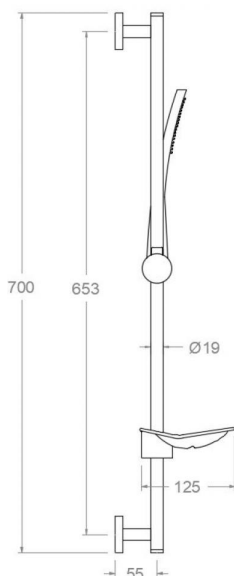

**Odisea metal shower bar with hand shower and hose, chrome-plated**  
**377302T1**

<b>Collection:</b>	<b>Finish:</b>	<b>Code:</b>
	Chrome	99H304944
<b>Location:</b>	<b>Category:</b>	
Bath	Shower	

### Technical characteristics

- Anti-limescale nozzles system.
- Water outlet with rain effect.
- Guarantee of 3 years for accesories.
- Chromed surface: 15 microns thick of nickel and 0.3 microns thick of chrome.

### Composition and spare parts

- Shower flexible hose: 2471C SC (255471)
- Hand shower: 3520SCT1 (255498)
- Shower support: SDT (261737)
- Wall bracket: SP377302 (AAZ301888)
- Shower column: 377302S (99Z301883)
- Soap dish: 9874 (AAZ301889)