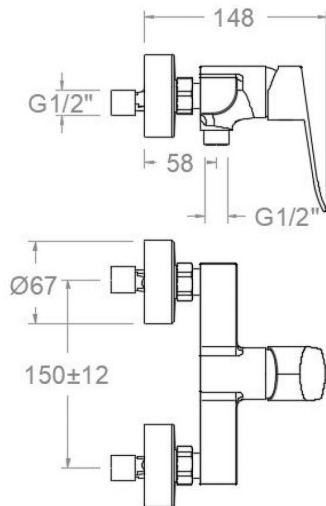

LE-MAK 167918 (570802S)
LEMAK570802S

Collection:
New fly

Finish:
Chrome

Code:
57D304869

Location:
Bath

Category:
Shower

Certification:
NF IA
E1 C2 A3 U3