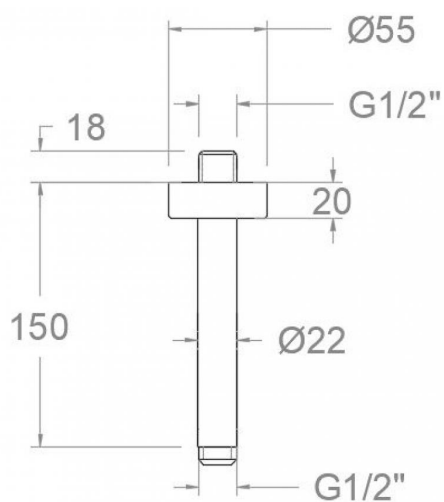

Tests

- Corrosion test according to european standard EN 248.