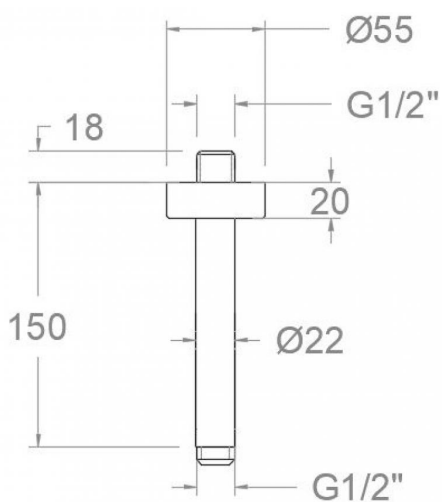

RSMBV15

Collection: Hydrotherapy	Finish: Chrome	Code: 99Z304177
Location: Accessories & spare parts	Category: Shower	

Technical characteristics

- Guarantee of 3 years for accesories.
- Recomend temperature for hot water: 55°C. Maximum temperature of use: 65°C up to 1 hour at 90°C.
- Chromed surface: 15 microns thick of nickel and 0.3 microns thick of chrome.

Tests

- Corrosion test according to european standard EN 248.