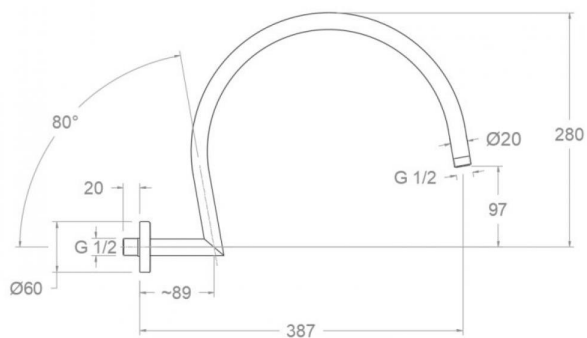

Tests

- Corrosion test according to european standard EN 248.