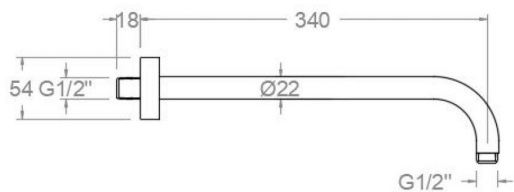

Tests

- Corrosion test according to european standard EN 248.