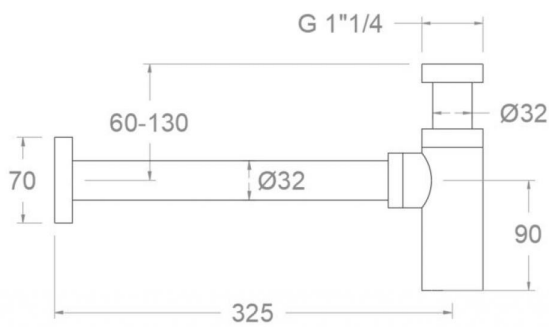

Tests

- Corrosion test according to european standard EN 248.