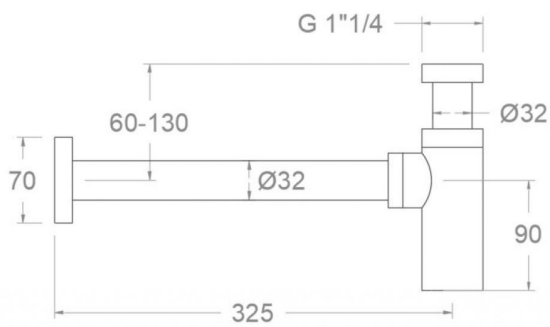

Qualitätsprüfung

- Korrosionsprüfung gemäß europäischer Norm EN 248.