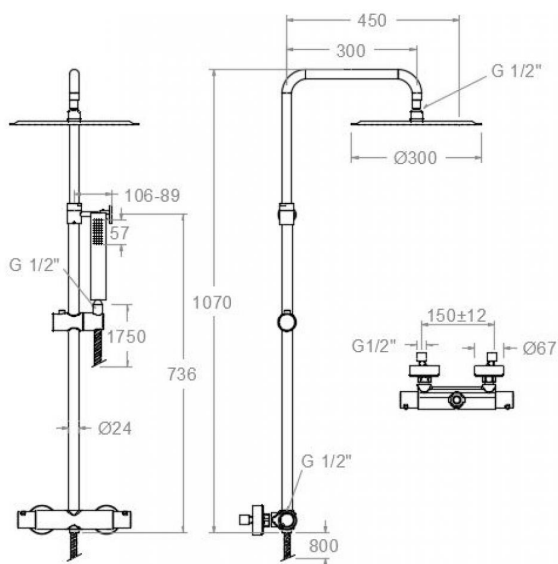

Urban Chic, colonne télescopique thermostatique avec inverseur intégré, pomme de douche carrée en métal chromé 300 mm

215401RK300N

Collection:	Fini:	Code:
Urban chic	Chrome	21D302428
Lieu:	Catégorie:	
Bain	Douche	

Caractéristiques techniques

- Cartouche Thermostatique ø34.
- Distributeur 2 voies avec fermeture
- Débit à 3 bar: 12 l/min en sortie douchette et 10 l/min en sortie douche de tête.
- Résistant au choc thermique et chimique anti-légionelle.
- Garantie de 5 ans en robinetterie et 3 ans en compléments.
- Pression d'utilisation entre 1-5 bar. Recommandée à 3 bar.
- Résiste pressions statiques égal ou inférieur à 10 bar et coups de bélier de 25 bar.
- Niveau acoustique à 3 bar: inférieur à 20 dB.
- Prestations de confort au niveau de fidélité, sensibilité et contance dans la sélection de la température.
- Température recommandée d'eau chaude 55°C. température maximum d'utilisation 65°C. maximum 1h à 90°C.
- Installation minimum recommandée avec Chauffe-eau à gaz ou électrique à partir de 10 litres et une puissance de 18 Kw.
- Rapide réponse à variations de température. Temps maximum 1 seconde.
- Cartouche Thermostatique avec système Hot Block de sécurité anti-brûlure.
- Système Termostop de blocage de la température à 38°.
- Surface chromée: 15 microns d'épaisseur de nickel, 0,3 microns de chrome.

Essais

- Essais d'étanchéité, débit, comportement mécanique sous pression, résistance mécanique, dimensions, acoustique et corrosion, fait selon les exigences des Normes Européenne EN 1111 et EN 248.

Composition et pièces de rechange

- Croisillon de température: 2151 (AAZ302637)
- Croisillon de débit: 2157 (AAZ302602)
- Cartouche thermostatique: 1703T (AAZ302240)
- Écrou de cartouche: TSC358 (AAZ303018)
- Clapet anti-retour: ARD15 (181680)
- Rosace + Excentrique: 1326NF (AAZ302187)
- Douchette à main: 4913K3 (99Z302621)