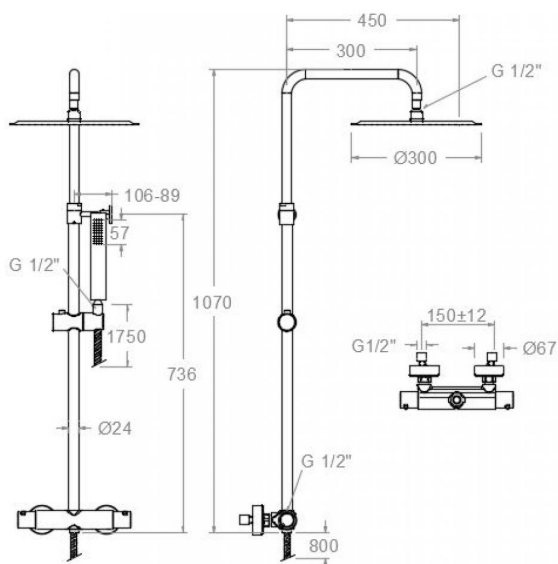

Technical characteristics

- Thermostatic cartridge Ø34.
- Diverter 2 ways with closure.
- Flow rate at 3 bar: 12 l/min through hand shower outlet and 10 l/min through showerhead outlet.
- Thermal shock resistant and anti-Legionella chemical.
- Guarantee of 5 year for tapware and 3 years for accesories.
- Use pressure between 1-5 bar. Recomendad pressure 3 bar.
- Resists static pressure equal to or less than 10 bar and water hammer up to 25 bar.
- 3 bar acoustic level less than 20 dB.
- Comfort benefits of fidelity, sensibility and constancy in temperature selection.
- Recomendad temperature for hot water: 55°C. Maximum temperature of use: 65°C up to 1 hour at 90°C.
- Minimum installation required with gas or electrical water heaters from 10 liters with 18 Kw of power.
- Quick response to temperature variations. Maximum time of 1 second.
- Thermostatic cartridge with Hot Block system for anti burn safety.
- Termostop system for blocking temperature at 38°C.
- Chromed surface: 15 microns thick of nickel and 0.3 microns thick of chrome.