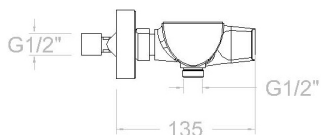

Urban Chic, mitigeur de douche avec douche et étagère en verre de sécurité chromé 210801K3

Collection: Urban chic	Fini: Chrome	Code: 21D302410
Lieu: Bain	Catégorie: Douche	

Caractéristiques techniques

- Cartouche céramique Ø35 mm.
- Débit à 3 bar: 12 l/min en sortie de douche.
- Résistant au choc thermique et chimique anti-légionelle.
- Garantie de 5 ans en robinetterie et 3 ans en compléments.
- Pression d'utilisation entre 1-5 bar. Recommandée à 3 bar.
- Résiste pressions statiques égal ou inférieur à 10 bar et coups de bélier de 25 bar.
- Niveau acoustique à 3 bar: inférieur à 20 dB.
- Prestations de confort au niveau de fidélité, sensibilité et contance dans la sélection de la température.
- Température recommandée d'eau chaude 55°C. température maximum d'utilisation 65°C. maximum 1h à 90°C.
- Surface chromée: 15 microns d'épaisseur de nickel, 0,3 microns de chrome.
- Système Termostop Block de limitation de la température maximum d'eau chaude.

Essais

- Essais d'étanchéité, débit, comportement mécanique sous pression, résistance mécanique, dimensions, acoustique et corrosion, fait selon les exigences des Normes Européenne EN 817 et EN 248.

Composition et pièces de rechange

- Manette: 2100-35 (AAZ302593)
- Écrou de fixation cartouche: 4980 (252834)
- Cartouche: 35100-3 (AAZ300855)
- Siège: AGT102 (AAZ302211)
- Rosace + Excentrique: 1326NF (AAZ302187)
- Douchette à main: 4913K3 (99Z302621)
- Support de douche: 3726M (261799)
- Flexible de douche: 2472C (99Z300775)