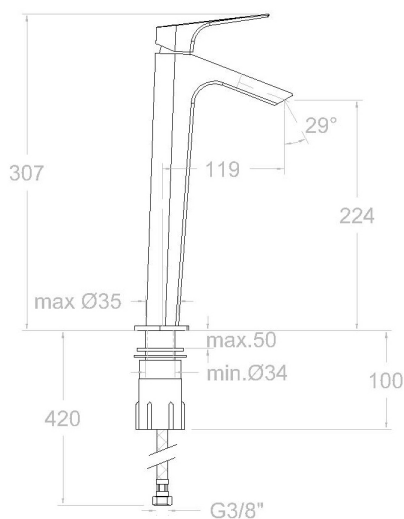

Urban Chic, mélangeur lavabo XL avec sortie cascade, débit limité, chromé 211001

Collection: Urban chic	Fini: Chrome	Code: 21A302397
Lieu: Bain	Catégorie: Lavabo	

Caractéristiques techniques

- Cartouche céramique Ø25 mm.
- Débit à 3 bar: 5 l/min.
- Résistant au choc thermique et chimique anti-légionelle.
- Garantie de 5 ans en robinetterie et 3 ans en compléments.
- Pression d'utilisation entre 1-5 bar. Recommandée à 3 bar.
- Résiste pressions statiques égal ou inférieur à 10 bar et coups de bélier de 25 bar.
- Niveau acoustique à 3 bar: inférieur à 20 dB.
- Prestations de confort au niveau de fidélité, sensibilité et contance dans la sélection de la température.
- Température d'utilisation recommandée de 15°C à 55°C. Température maximale d'utilisation 65°C. Maximum 1h à 90°C
- Surface chromée: 15 microns d'épaisseur de nickel, 0.3 microns de chrome.
- Système qui atténue la force de la sortie d'eau.

Essais

- Essais d'étanchéité, débit, comportement mécanique sous pression, résistance mécanique, dimensions, acoustique et corrosion, fait selon les exigences des Normes Européenne EN 817 et EN 248.

Composition et pièces de rechange

• Manette:	2100-25 (AAZ302591)
• Index:	DT1-CN (252825)
• Écrou de fixation cartouche:	4970 (252843)
• Écrou de cartouche:	TSC255 (AAZ302608)
• Cartouche:	25000-2 (214341)
• Aérateur:	1596 (AAZ302594)
• Base:	213002 (AAZ302607)
• Sachet d'accessoires:	BAC211001 (AAZ300626)
• Connexions flexibles:	239 (AAZ301713)