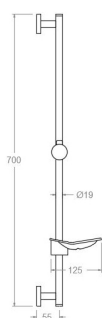

### Composición y recambios

- Flexo de ducha : 2471C SC (255471)
- Ducha de mano : 5840T3 (261594)
- Barra de ducha: 377302S (99Z301883)
- Jabonera: 9879 (218940)

**Metallic slide bar with shower set, 3 functions handshower and flexible hose, chromed  
377302T3**

### Technical characteristics

- Anti-limescale nozzles system.
- Water outlet by impulses.
- Water outlet with rain effect.
- Water outlet with airy rain effect.
- Guarantee of 5 year for tapware and 3 years for accesories.
- Chromed surface: 15 microns thick of nickel and 0.3 microns thick of chrome.

### Composition and spare parts

- |                         |                     |
|-------------------------|---------------------|
| · Shower flexible hose: | 2471C SC (255471)   |
| · Hand shower:          | 5840T3 (261594)     |
| · Shower bar:           | 377302S (99Z301883) |
| · Soap dish:            | 9879 (218940)       |

#### Ersatzteile-aufstellung

- Brauseschlauch: 2471C SC (255471)
- Handbrause: 5840T3 (261594)
- Brausestange: 377302S (99Z301883)
- Seifenschale: 9879 (218940)

**ramonsoler.**

→ [rsramonsoler.com](https://rsramonsoler.com)