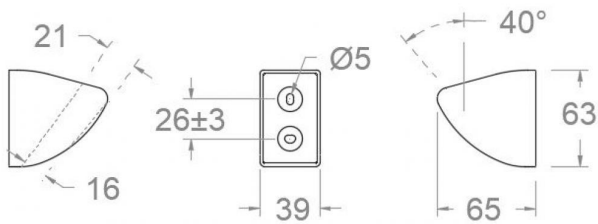

3544 CHROME WALL BRACKET 1 POSITION ABS VENUS 3544

Collection:	Finish:	Code:
	Chrome	99Z300793
Location:	Category:	
Accessories & spare parts	Shower	

Technical characteristics

- Guarantee of 3 years for accessories.

Tests

- Corrosion test according to european standard EN 248.