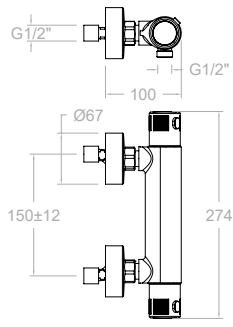

EXPOTER2
MKX302625
Ausstellungständer (einmalig) für Thermostat Brausebatterie TERMOTECH (CX963402Sx6)
Exhibitor container of thermostatic Box

+

CX963402SX6
96G304820
6 Stück Thermostat Brausebatterie TERMOTECH (Auffüllpack)
6 und. thermostatic